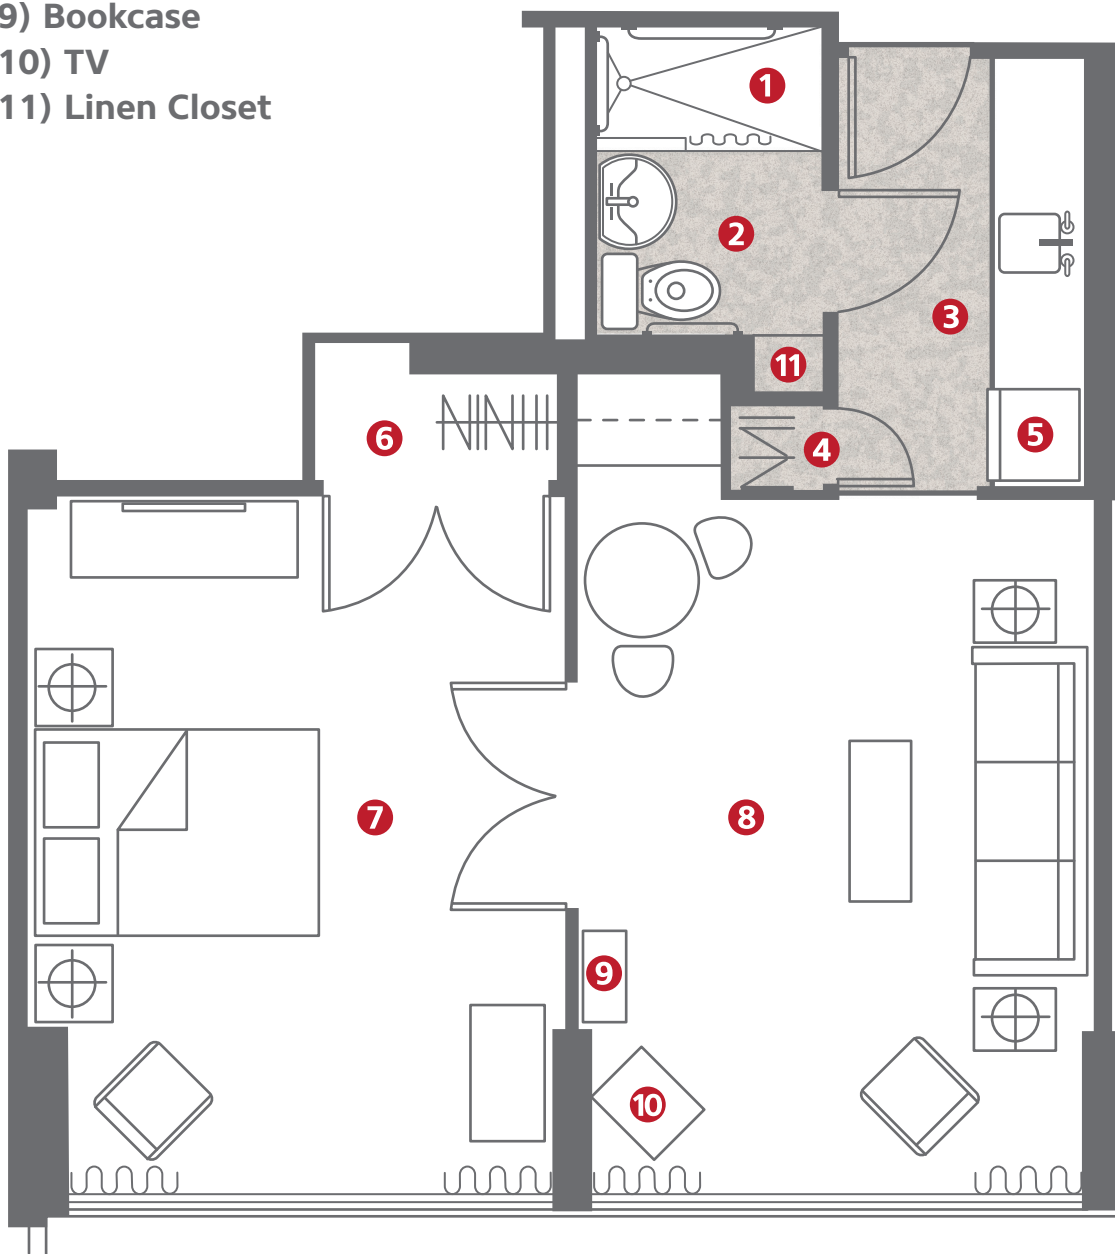

- 1) Shower
- 2) Bath
- 3) Kitchenette
- 4) Closet
- 5) Fridge
- 6) Closet & Storage
- 7) Bedroom
- 8) Living Room
- 9) Bookcase
- 10) TV
- 11) Linen Closet

# THE BIRCH DESIGN

*Assisted Living, One Bedroom Apartment.  
Approx. 500 sq. feet.*

*Northwoods*

LIVE MORE