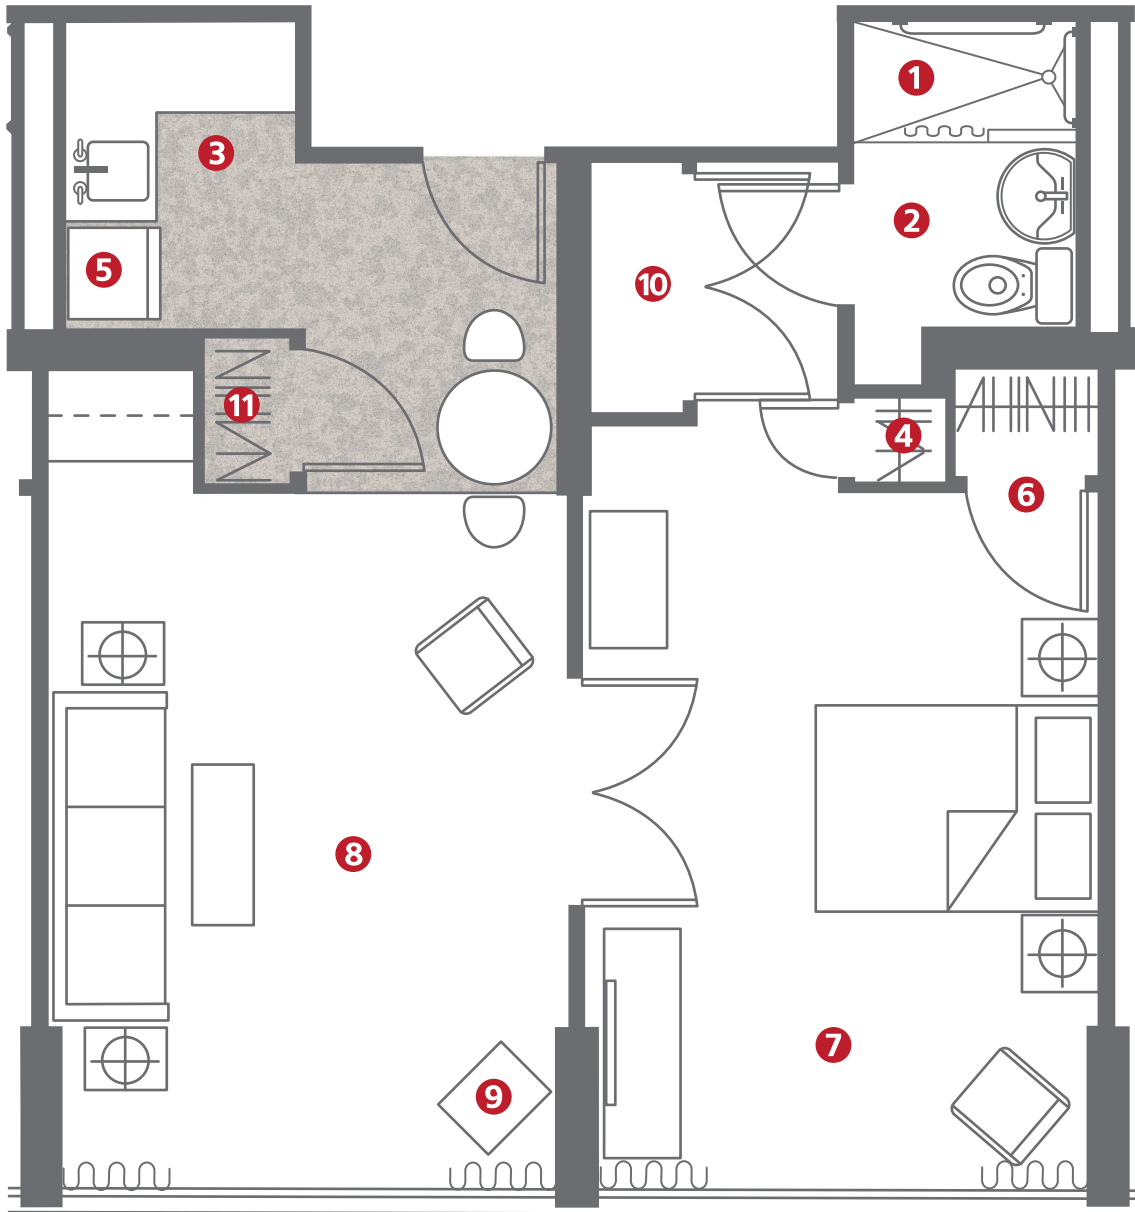

- 1) Shower
- 2) Bath
- 3) Kitchenette
- 4) Closet
- 5) Fridge
- 6) Closet & Storage
- 7) Bedroom
- 8) Living Room
- 9) TV
- 10) Storage
- 11) Closet

THE CEDAR DESIGN

*Assisted Living, One Bedroom Apartment.
Approx. 550 sq. feet.*