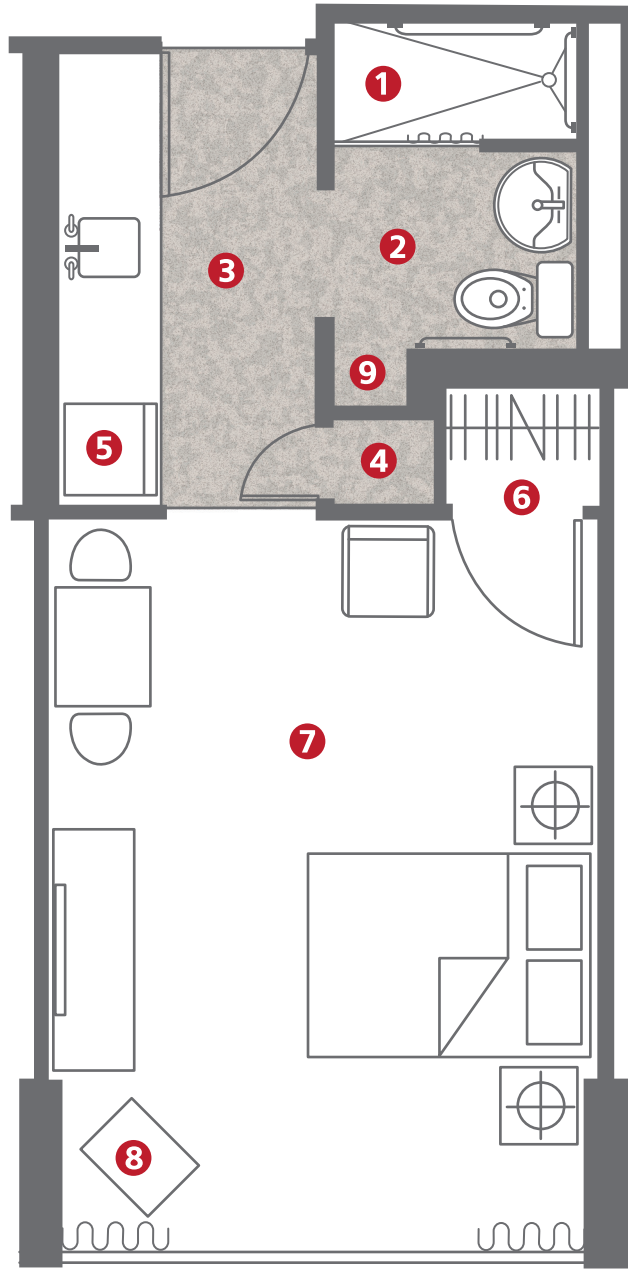

# THE MULBERRY

*Assisted Living, Studio Apartment.  
Approx. 300 sq. feet.*

- 1) Shower
- 2) Bath
- 3) Kitchenette
- 4) Closet
- 5) Fridge
- 6) Closet & Storage
- 7) Bedroom
- 8) TV
- 9) Closet

Northwood