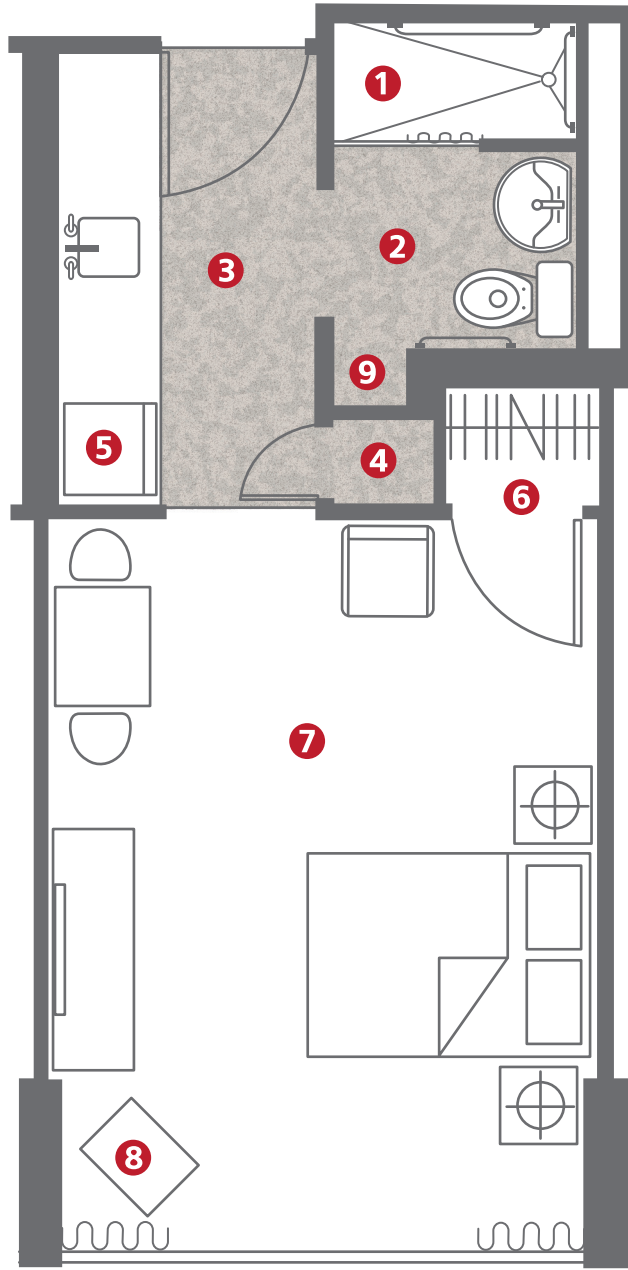

STUDIO APARTMENT

*Supportive Living, Studio Apartment.
Approx. 300 sq. feet.*

- 1) Shower
- 2) Bath
- 3) Kitchenette
- 4) Closet
- 5) Fridge
- 6) Closet & Storage
- 7) Bedroom
- 8) TV
- 9) Closet

Northwood